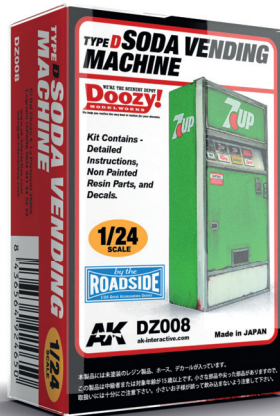

DZ051

8 435568 312869

DZ001
OLD GAS PUMP
SINGLE HOSE / TYPE A 1/24

DZ002
OLD GAS PUMP
SINGLE HOSE / TYPE B 1/24

DZ003
OLD GAS PUMP
SINGLE HOSE / TYPE C 1/24

DZ004
DRUM CAN SET
1/24

DZ005
SODA VENDING MACHINE
TYPE A 1/24

DZ006
SODA VENDING MACHINE
TYPE B 1/24

DZ007
SODA VENDING MACHINE
TYPE C 1/24

DZ008
SODA VENDING MACHINE
TYPE D 1/24

DZ009
ICE BOX
1/24

DZ010
GARBAGE BOX SET
1/24

DZ011
PAY PHONE
1/24

DZ012
USPS MAIL BOX
1/24