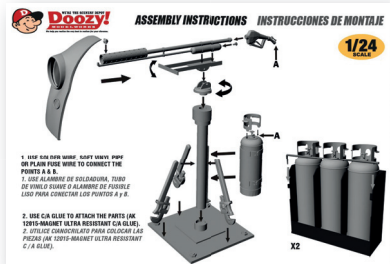

DZ031 FLAMETHROWER POST APOCALYPTIC FOR PICK-UP UNIVERSAL WITH CAR FENDER PROTECTIVE SHIELD

Transform your vehicle to 1/24 scale and turn it into a powerful weapon in a universe where only the strongest survive. High quality resin set including detailed 1/24 scale flamethrower. A great option to add more interest to your vehicle. This ultra detailed accessory set contains the weapon with protective shield, 7 gas bottles with 2 boxes and a hose.

Transforme su vehículo a escala 1/24 y conviértalo en un arma poderosa en un universo donde solo los más fuertes sobreviven. Conjunto de resina de alta calidad que incluye un lanzallamas detallado a escala 1/24. Una gran opción para agregar más interés a su vehículo. Este conjunto de accesorios ultra detallado contiene el arma con escudo protector, 7 botellas de gas con 2 cajas y una manguera.