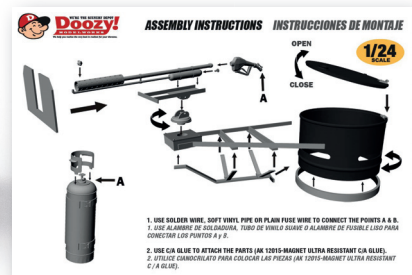

DZ032 POST APOCALYPTIC FOR UNIVERSAL STEEL DRUM HATCH WITH FLAMETHROWER MOUNT

Transform your vehicle to 1/24 scale and turn it into a powerful weapon in a universe where only the strongest survive. High quality resin set including a detailed 1/24 scale flamethrower for mounting on the roof of a vehicle, adding more interest to your model. This ultra-detailed accessory set contains the gun, a gas bottle, a roof dome to add to your car, and a hose.

Transforme su vehículo a escala 1/24 y conviértalo en un arma poderosa en un universo donde solo los más fuertes sobreviven. Conjunto de resina de alta calidad que incluye un lanzallamas detallado a escala 1/24 para montar en el techo de un vehículo, lo que agrega más interés a su modelo. Este conjunto de accesorios ultra detallado contiene el arma, una botella de gas, una cúpula de techo para agregar a su automóvil y una manguera.