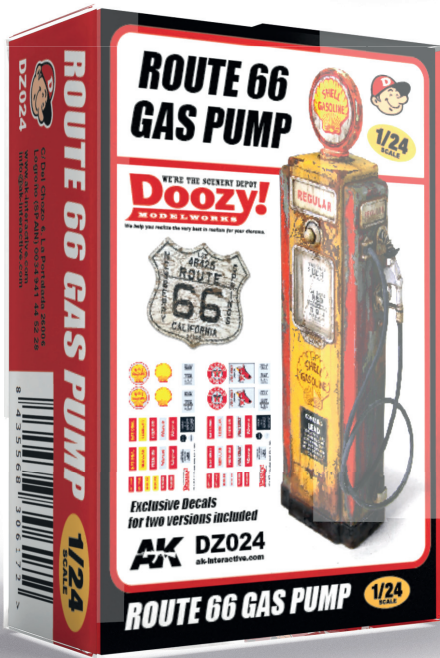

DZ023
1940 WESTINGHOUSE COCA COLA COOLER

Feel the senses and smell of Route 66 with the new Coca Cola Cooler of the 1940s. High quality resin set including a detailed 1/24 scale replica of a 1940 Westinghouse Coca Cola Cooler. A great choice for adding more interest to your car diorama from that period or even actual as vintage! This ultra-detailed model contains the engine and the practical holes of an iconic machine. Includes 6 modern cans, supplemented with a suitable decal sheet.

Revive todo el sabor de la Ruta 66 con la nueva nevera de los años 40 a escala 1:24 para tus escenas y dioramas, o para realizarla como pieza única. Este modelo ultradetallado incluye el motor y los huecos practicables de una máquina icónica.

DZ024
ROUTE 66 GAS PUMP

Feel the senses and smell of Route 66 with the new Gas Pump in 1/24 scale to give the exclusive touch to your scenes and dioramas, or to make it as a single piece. This ultra-detailed model includes decals for two different decorations: Shell and Texaco. A must have for civil car diorama lovers!

Este surtidor de la Ruta 66 te trasladará a los largos viajes por carretera, es el complemento perfecto para tus dioramas y escenas. Esta pieza de resina de alta calidad para montar y pintar está presentada en escala 1:24 e incluye calcas para dos decoraciones diferentes: Shell y Texaco.

DZ025
SET OF SODA CANS

This set includes no less than 56 detailed resin cans in 1/24 scale, as well as a decal sheet with 7up, Fanta, Coca Cola, Sprite, Pepsi and Budweiser labels. Spice up the interior of your car model by putting a can or two inside! All Doozy decals are made with the best technology available in the market.