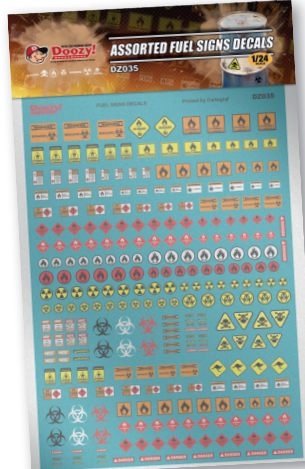

DZ034

ASSORTED POST APOCALYPTIC DECALS 1:24