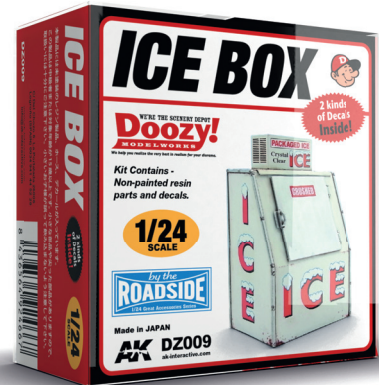

DZ051

8 435568 312869

DZ001
OLD GAS PUMP
SINGLE HOSE / TYPE A 1/24

DZ002
OLD GAS PUMP
SINGLE HOSE / TYPE B 1/24

DZ003
OLD GAS PUMP
SINGLE HOSE / TYPE C 1/24

DZ004
DRUM CAN SET
1/24

DZ005
SODA VENDING MACHINE
TYPE A 1/24

DZ006
SODA VENDING MACHINE
TYPE B 1/24

DZ007
SODA VENDING MACHINE
TYPE C 1/24

DZ008
SODA VENDING MACHINE
TYPE D 1/24

DZ009
ICE BOX
1/24

DZ010
GARBAGE BOX SET
1/24

DZ011
PAY PHONE
1/24

DZ012
USPS MAIL BOX
1/24