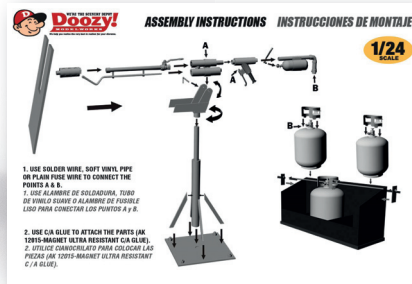

DZ030 FLAMETHROWER POST APOCALYPTIC FOR PICK-UP UNIVERSAL

Transform your vehicle to 1/24 scale and turn it into a powerful weapon in a universe where only the strongest survive. High quality resin set including detailed 1/24 scale flamethrower. A great option to add more interest to your vehicle. This ultra-detailed accessory set contains the weapon, 4 gas bottles plus 1 box, and a hose.

Transforme su vehículo a escala 1/24 y conviértalo en un arma poderosa en un universo donde solo los más fuertes sobreviven. Conjunto de resina de alta calidad que incluye un lanzallamas detallado a escala 1/24. Una gran opción para agregar más interés a su vehículo. Este conjunto de accesorios ultra detallado contiene el arma, 4 botellas de gas más 1 caja y una manguera.